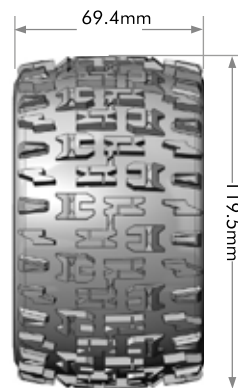

SERIES

MT-PIONEER