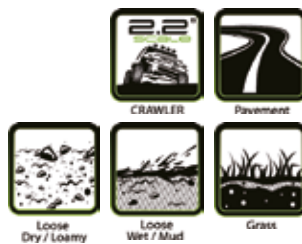

1/8 MONSTER TRUCK
1/10 MONSTER TRUCK
1/10 STADIUM TRUCK
1/16 STADIUM TRUCK
1.9" CRAWLER
2.2" CRAWLER
1/10 SHORT COURSE
1/5 OFF-ROAD BUGGY
1/8 OFF-ROAD BUGGY
1/10 OFF-ROAD BUGGY
1/8 OFF-ROAD TRUCK

SERIES

CR-GRIFFIN