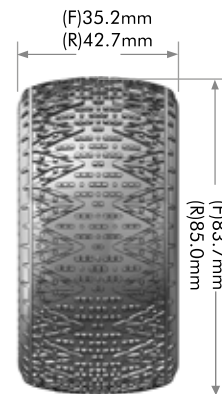

COMPETITION COMPOUND

REF #	SERIES	SCALE Maßstab Schaal Echelle	COMPOUND Gummi Rubber Gomme	RIM TYPE Felgen Velgen Jantes	RIM COLOR Farbe Kleur Couleur	WHEEL HEX Radmitnehmer Velg adapter Adaptateur	WHEELS FIT FOR Räder passend für Wielen geschikt voor Roues appropriées pour
LR-T3178SWAF	E-PHANTOM	1/10 BUGGY	SOFT	4WD FRONT DISH	WHITE	HEX 9.8mm	ASSOCIATED B44
LR-T3178VWAF			SUPER SOFT	4WD FRONT DISH	WHITE	HEX 12mm	KYOSHO
LR-T3178SWKF			SOFT	4WD FRONT DISH	WHITE	HEX 9.8mm	ASSOCIATED B44
LR-T3178VWKF			SUPER SOFT	4WD FRONT DISH	WHITE	HEX 12mm	KYOSHO
LR-T3180SWAR	E-PHANTOM	1/10 BUGGY	SOFT	4WD REAR DISH	WHITE	HEX 9.8mm	ASSOCIATED B44
LR-T3180VWAR			SUPER SOFT	4WD REAR DISH	WHITE	HEX 12mm	KYOSHO
LR-T3180SWKR			SOFT	4WD REAR DISH	WHITE	HEX 9.8mm	ASSOCIATED B44
LR-T3180VWKR			SUPER SOFT	4WD REAR DISH	WHITE	HEX 12mm	KYOSHO