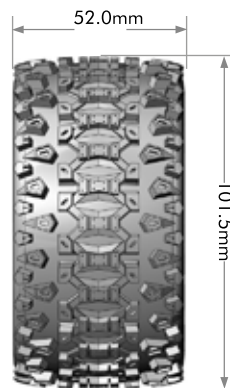

SERIES ST-UPHILL