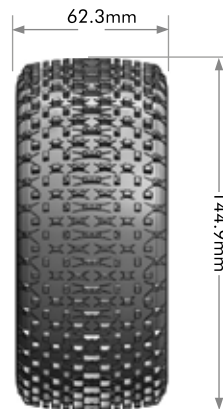

SERIES

T-PIRATE

**PRE-MOUNTED - GLUED
KOMPLETTRAD FERTIG VERKLEBT
GEMONTEERD - VERLIJMD
PNEU MONTE - COLLE**

COMPETITION COMPOUND

REF #	SERIES	SCALE Maßstab Schaal Echelle	COMPOUND Gummi Rubber Gomme	RIM TYPE Felgen Velgen Jantes	RIM COLOR Farbe Kleur Couleur	WHEEL HEX Radmitnehmer Velg adapter Adaptateur	WHEELS FIT FOR Räder passend für Wielen geschikt voor Roues appropriées pour
LR-T3134SW	T-PIRATE	1/8	SOFT	DISH RIM	WHITE	HEX 17mm	
LR-T3134VW		TRUGGY	SUPER SOFT	0" OFF-SET			
LR-T3134SWH	T-PIRATE	1/8	SOFT	DISH RIM			
LR-T3134VWH		TRUGGY	SUPER SOFT	1/2" OFF-SET			

MONSTER TRUCK
1/8

MONSTER TRUCK
1/10

STADIUM TRUCK
1/10

STADIUM TRUCK
1/16

CRAWLER
1.9"

CRAWLER
2.2"

SHORT COURSE
1/10

OFF-ROAD BUGGY
1/5

OFF-ROAD BUGGY
1/8

OFF-ROAD BUGGY
1/10

OFF-ROAD TRUGGY
1/8