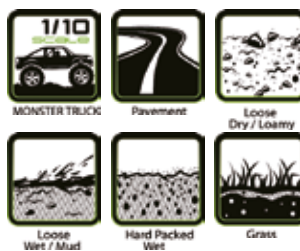

1/8 MONSTER TRUCK

1/10 MONSTER TRUCK

1/10 STADIUM TRUCK

1/16 STADIUM TRUCK

1.9" CRAWLER

2.2" CRAWLER

1/10 SHORT COURSE

1/5 OFF-ROAD BUGGY

1/8 OFF-ROAD BUGGY

1/10 OFF-ROAD BUGGY

1/8 OFF-ROAD TRUGGY

SERIES

MT-CYCLONE