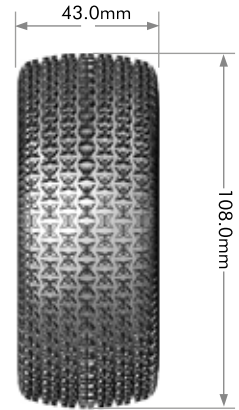

COMPETITION COMPOUND

REF #	SERIES	SCALE Maßstab Schaal Echelle	COMPOUND Gummi Rubber Gomme	RIM COLOR Farbe Kleur Couleur	WHEEL HEX Radmitnehmer Velg adapter Adaptateur	WHEELS FIT FOR Räder passend für Wielen geschikt voor Roues appropriées pour
LR-T3145SBTF	SC-MAGLEV	1/10 SHORT COURSE	SOFT	BLACK	HEX 12mm	TRX SLASH 2WD
LR-T3145VBTF			SUPER SOFT		HEX 12mm	TRX SLASH 2WD (REAR ONLY) ARRMA FURY • TRX SLASH 4x4 SCRT 10 • HPI BLITZ
LR-T3145SBTR			SOFT		HEX 12mm	ARRMA FURY • TRX SLASH 4x4 SCRT 10 • HPI BLITZ
LR-T3145VBTR			SUPER SOFT		BEARING	ASSOCIATED SC-10
LR-T3145SBAF			SOFT		PIN	ASSOCIATED SC-10
LR-T3145VBAF			SUPER SOFT		HEX 12mm	ASSOCIATED SC-10 4WD
LR-T3145SBAR			SOFT		HEX 12mm	ASSOCIATED SC-10 4WD
LR-T3145VBAR			SUPER SOFT		HEX 12mm	ASSOCIATED SC-10 4WD
LR-T3145SBAA			SOFT		HEX 12mm	ASSOCIATED SC-10 4WD
LR-T3145VBAA			SUPER SOFT		HEX 12mm	ASSOCIATED SC-10 4WD
LR-T3145SBLA			SOFT		HEX 12mm	ASSOCIATED SC-10 4WD
LR-T3145VBLA			SUPER SOFT		HEX 12mm	ASSOCIATED SC-10 4WD