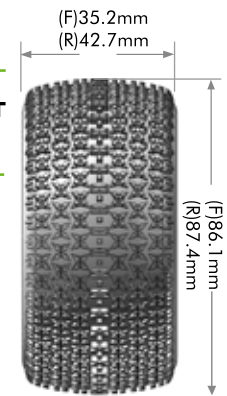

COMPETITION COMPOUND

REF #	SERIES	SCALE Maßstab Schaal Echelle	COMPOUND Gummi Rubber Gomme	RIM TYPE Felgen Velgen Jantes	RIM COLOR Farbe Kleur Couleur	WHEEL HEX Radmitnehmer Velg adapter Adaptateur	WHEELS FIT FOR Räder passend für Wielen geschikt voor Roues appropriées pour
LR-T3174SWAF	E-MAGLEV	1/10 BUGGY	SOFT	4WD FRONT DISH	WHITE	HEX 9.8mm	ASSOCIATED B44
LR-T3174VWAF			SUPER SOFT				
LR-T3174SWKF			SOFT	4WD FRONT DISH	WHITE	HEX 12mm	KYOSHO
LR-T3174VWKF			SUPER SOFT				
LR-T3176SWAR	E-MAGLEV	1/10 BUGGY	SOFT	4WD REAR DISH	WHITE	HEX 9.8mm	ASSOCIATED B44
LR-T3176VWAR			SUPER SOFT				
LR-T3176SWKR			SOFT	4WD REAR DISH	WHITE	HEX 12mm	KYOSHO
LR-T3176VWKR			SUPER SOFT				

MONSTER TRUCK
1/8

MONSTER TRUCK
1/10

STADIUM TRUCK
1/10

STADIUM TRUCK
1/16

CRAWLER
1.9"

CRAWLER
2.2"

SHORT COURSE
1/10

OFF-ROAD BUGGY
1/5

OFF-ROAD BUGGY
1/8

OFF-ROAD BUGGY
1/10

OFF-ROAD TRUCK
1/8