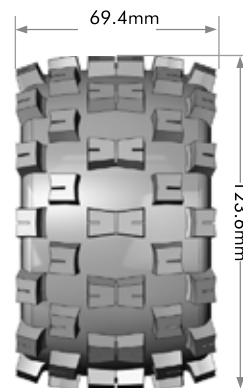

1/8 MONSTER TRUCK

1/10 MONSTER TRUCK

1/10 STADIUM TRUCK

1/16 STADIUM TRUCK

1.9" CRAWLER

2.2" CRAWLER

1/10 SHORT COURSE

1/5 OFF-ROAD BUGGY

1/8 OFF-ROAD BUGGY

1/10 OFF-ROAD BUGGY

1/8 OFF-ROAD TRUGGY

SERIES

MT-CYCLONE

**PRE-MOUNTED - GLUED
KOMPLETTRAD FERTIG VERKLEBT
GEMONTEERD - VERLIJMD
PNEU MONTE - COLLE**

REF #	SERIES	SCALE Maßstab Schaal Echelle	COMPOUND Gummi Rubber Gomme	2.8" RIM 2.8" Felgen 2.8" Velgen Jantes 2.8"	RIM COLOR Farbe Kleur Couleur	WHEEL HEX Radmitnehmer Velg adapter Adaptateur	WHEELS FIT FOR Räder passend für Wielen geschikt voor Roues appropriées pour
LR-T3226SBB	MT-ROCKET	1/10 MT TRUCK	SPORT	BALL BEARING	BLACK	BALL BEARING	GP JATO - 2WD FRONT GP STAMPEDE - 2WD FRONT GP RUSTLER - 2WD FRONT
LR-T3226SCB				BALL BEARING	CHROME	BEARING	
LR-T3226SB	MT-ROCKET	1/10 MT TRUCK	SPORT	0" OFF-SET	BLACK	HEX	EP STAMPEDE - 2WD REAR EP RUSTLER - 2WD REAR EP MONSTER JAM - 2WD REAR
LR-T3226SC				0" OFF-SET	CHROME	12 mm	
LR-T3226SBH	MT-ROCKET	1/10 MT TRUCK	SPORT	1/2" OFF-SET	BLACK	HEX	GP JATO - 2WD REAR GP STAMPEDE - 2WD REAR GP RUSTLER - 2WD REAR EP STAMPEDE - 2WD FRONT EP RUSTLER - 2WD FRONT EP MONSTER JAM - 2WD FRONT
LR-T3226SCH				1/2" OFF-SET	CHROME	12 mm	HPI SAVAGE XS Flux - FRONT & REAR ARRMA GRANITE - FRONT & REAR

SERIES

MT-MCROSS

**PRE-MOUNTED - GLUED
KOMPLETTRAD FERTIG VERKLEBT
GEMONTEERD - VERLIJMD
PNEU MONTE - COLLE**