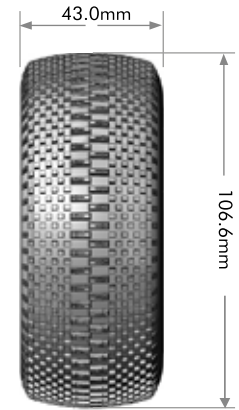

SERIES

SC-GROOVE

**PRE-MOUNTED - GLUED
KOMPLETTRAD FERTIG VERKLEBT
GEMONTEERD - VERLIJMD
PNEU MONTE - COLLE**

COMPETITION COMPOUND

REF #	SERIES	SCALE Maßstab Schaal Echelle	COMPOUND Gummi Rubber Gomme	RIM COLOR Farbe Kleur Couleur	WHEEL HEX Radmitnehmer Velg adapter Adaptateur	WHEELS FIT FOR Räder passend für Wielen geschikt voor Roues appropriées pour
LR-T3146SBTF	SC-GROOVE	1/10 SHORT COURSE	SOFT	BLACK	HEX 12mm	TRX SLASH 2WD
LR-T3146VBTF			SUPER SOFT		HEX 12mm	TRX SLASH 2WD (REAR ONLY) ARRMA FURY • TRX SLASH 4x4 SCRT 10 • HPI BLITZ
LR-T3146SBTR			SOFT		HEX 12mm	ARRMA FURY • TRX SLASH 4x4 SCRT 10 • HPI BLITZ
LR-T3146VBTR			SUPER SOFT		BEARING	ASSOCIATED SC-10
LR-T3146SBAF			SOFT		PIN	ASSOCIATED SC-10
LR-T3146VBAF			SUPER SOFT		HEX 12mm	ASSOCIATED SC-10 4WD
LR-T3146SBAR			SOFT		HEX 12mm	ASSOCIATED SC-10 4WD
LR-T3146VBAR			SUPER SOFT		HEX 12mm	ASSOCIATED SC-10 4WD
LR-T3146SBAA			SOFT		HEX 12mm	ASSOCIATED SC-10 4WD
LR-T3146VBAA			SUPER SOFT		HEX 12mm	ASSOCIATED SC-10 4WD
LR-T3146SBLA			SOFT		HEX 12mm	ASSOCIATED SC-10 4WD
LR-T3146VBLA			SUPER SOFT		HEX 12mm	ASSOCIATED SC-10 4WD

MONSTER TRUCK 1/8
MONSTER TRUCK 1/10
STADIUM TRUCK 1/10
STADIUM TRUCK 1/16
CRAWLER 1.9"
CRAWLER 2.2"

SHORT COURSE 1/10
OFF-ROAD BUGGY 1/5
OFF-ROAD BUGGY 1/8
OFF-ROAD BUGGY 1/10
OFF-ROAD TRUGGY 1/8