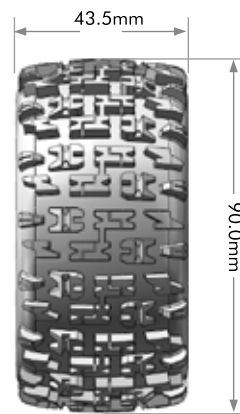

1/8 MONSTER TRUCK

1/10 MONSTER TRUCK

1/10 STADIUM TRUCK

1/16 STADIUM TRUCK

1.9" CRAWLER

2.2" CRAWLER

1/10 SHORT COURSE

1/5 OFF-ROAD BUGGY

1/8 OFF-ROAD BUGGY

1/10 OFF-ROAD BUGGY

1/8 OFF-ROAD TRUGGY

SERIES

ST-PIONEER