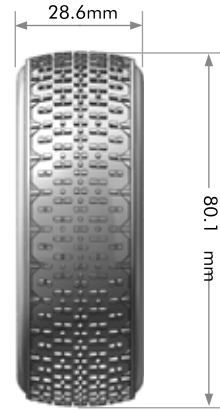

SERIES

E-PHANTOM

**PRE-MOUNTED - GLUED
KOMPLETTRAD FERTIG VERKLEBT
GEMONTEERD - VERLIJMD
PNEU MONTE - COLLE**