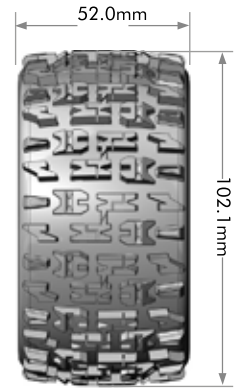

SERIES

ST-PIONEER